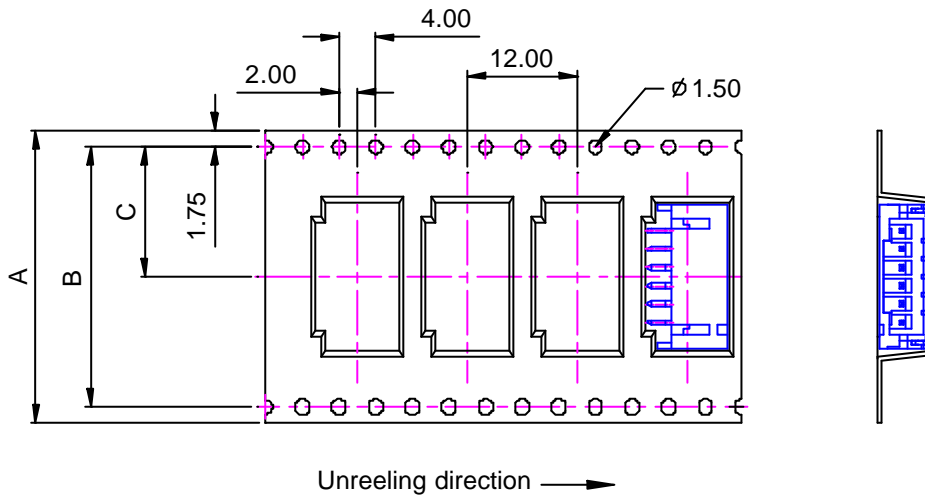

MS2426R Series Connectors

Wire to Board SMT Type

Embossed carries tape dimensional drawing

POSITION NO.2-5

POSITION NO.6-16

SIN SHENG
TERMINAL & MACHINE INC.

Head Office, Taiwan
TEL: 886-7-6283189
FAX: 886-7-6283440
stmtw@ms7.hinet.net

Suzhou Office
TEL: 86-512-67623051
FAX: 86-512-67629522
zusun@stm.com.tw

MS2426R Series Connectors

Wire to Board SMT Type

PIN	A	B	C	PIN	A	B	C
2	16.00	/	7.50	10	44.00	40.40	20.20
3	24.00		11.50	11	44.00	40.40	20.20
4	24.00		11.50	12	44.00	40.40	20.20
5	24.00		11.50	13	44.00	40.40	20.20
6	32.00		28.40	14.20	14	56.00	52.40
7	32.00	28.40	14.20	15	56.00	52.40	26.20
8	32.00	28.40	14.20	16	56.00	52.40	26.20
9	44.00	40.40	20.20				