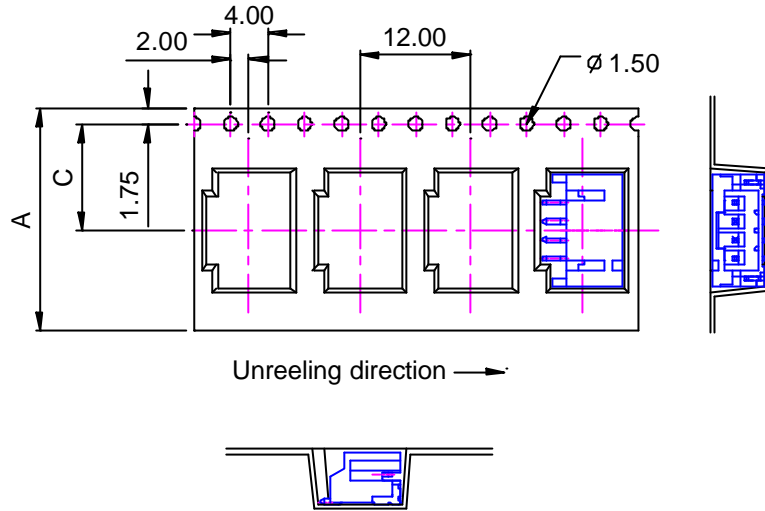

MS2426R Series Connectors

Wire to Board SMT Type

Embossed carries tape dimensional drawing

POSITION NO.2-5

POSITION NO.6-16

SIN SHENG
TERMINAL & MACHINE INC.

Head Office, Taiwan
TEL: 886-7-6283189
FAX: 886-7-6283440
stmtw@ms7.hinet.net

Suzhou Office
TEL: 86-512-67623051
FAX: 86-512-67629522
zusun@stm.com.tw

MS2426R Series Connectors

Wire to Board SMT Type

PIN	A	B	C	PIN	A	B	C
2	16.00	/	7.50	10	44.00	40.40	20.20
3	24.00		11.50	11	44.00	40.40	20.20
4	24.00		11.50	12	44.00	40.40	20.20
5	24.00		11.50	13	44.00	40.40	20.20
6	32.00		28.40	14.20	14	56.00	52.40
7	32.00	28.40	14.20	15	56.00	52.40	26.20
8	32.00	28.40	14.20	16	56.00	52.40	26.20
9	44.00	40.40	20.20				