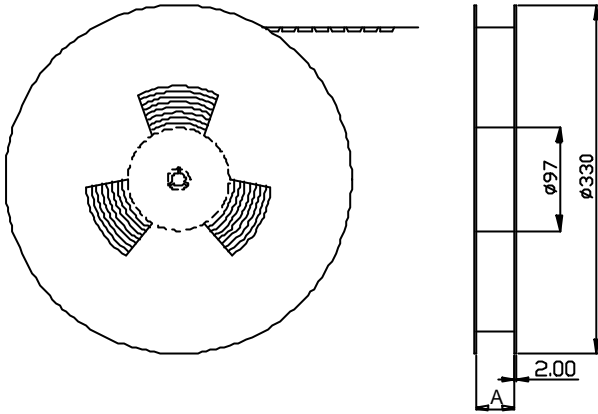

Suzhou Office
TEL: 86-512-67623051
FAX: 86-512-67629522
zusun@stm.com.tw

MS2426R Series Connectors

Wire to Board SMT Type

PIN	A	B	C	PIN	A	B	C
2	16.00	/	7.50	10	44.00	40.40	20.20
3	24.00		11.50	11	44.00	40.40	20.20
4	24.00		11.50	12	44.00	40.40	20.20
5	24.00		11.50	13	44.00	40.40	20.20
6	32.00		28.40	14.20	14	56.00	52.40
7	32.00	28.40	14.20	15	56.00	52.40	26.20
8	32.00	28.40	14.20	16	56.00	52.40	26.20
9	44.00	40.40	20.20				