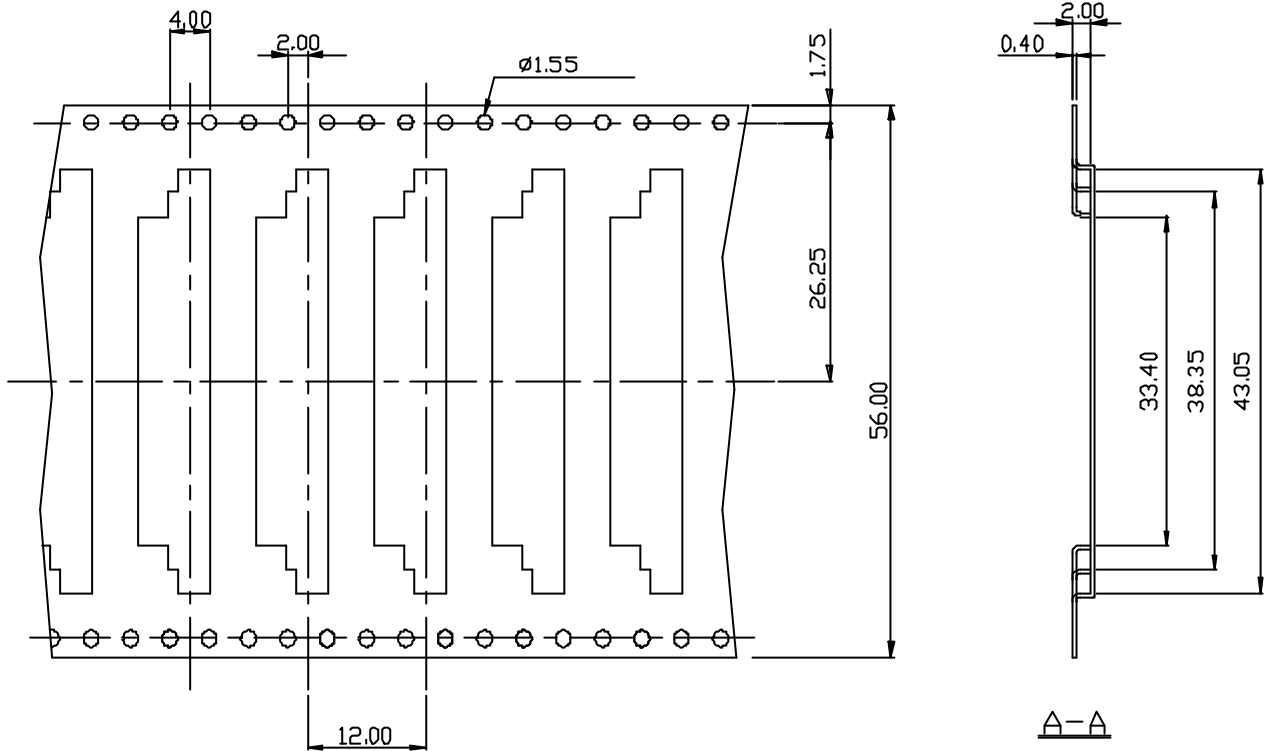

MSBK2407 Series

Wire to Board SMT Type Connectors

Embossed carries tape dimensional drawing

SIN SHENG
TERMINAL & MACHINE INC.

Head Office, Taiwan
TEL: 886-7-6283189
FAX: 886-7-6283440
stmtw@ms7.hinet.net

Taipei Office
TEL: 886-2-875-19922
FAX: 886-2-875-19911
stmtw@ms7.hinet.net