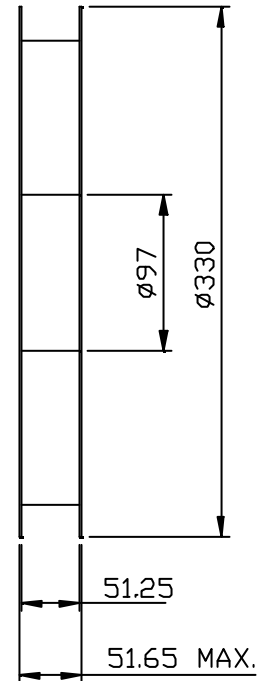

MSBK2407 Series

Wire to Board SMT Type Connectors

Embossed carries tape dimensional drawing

SIN SHENG
TERMINAL & MACHINE INC.

Head Office, Taiwan
TEL: 886-7-6283189
FAX: 886-7-6283440
stmtw@ms7.hinet.net

Taipei Office
TEL: 886-2-875-19922
FAX: 886-2-875-19911
stmtw@ms7.hinet.net